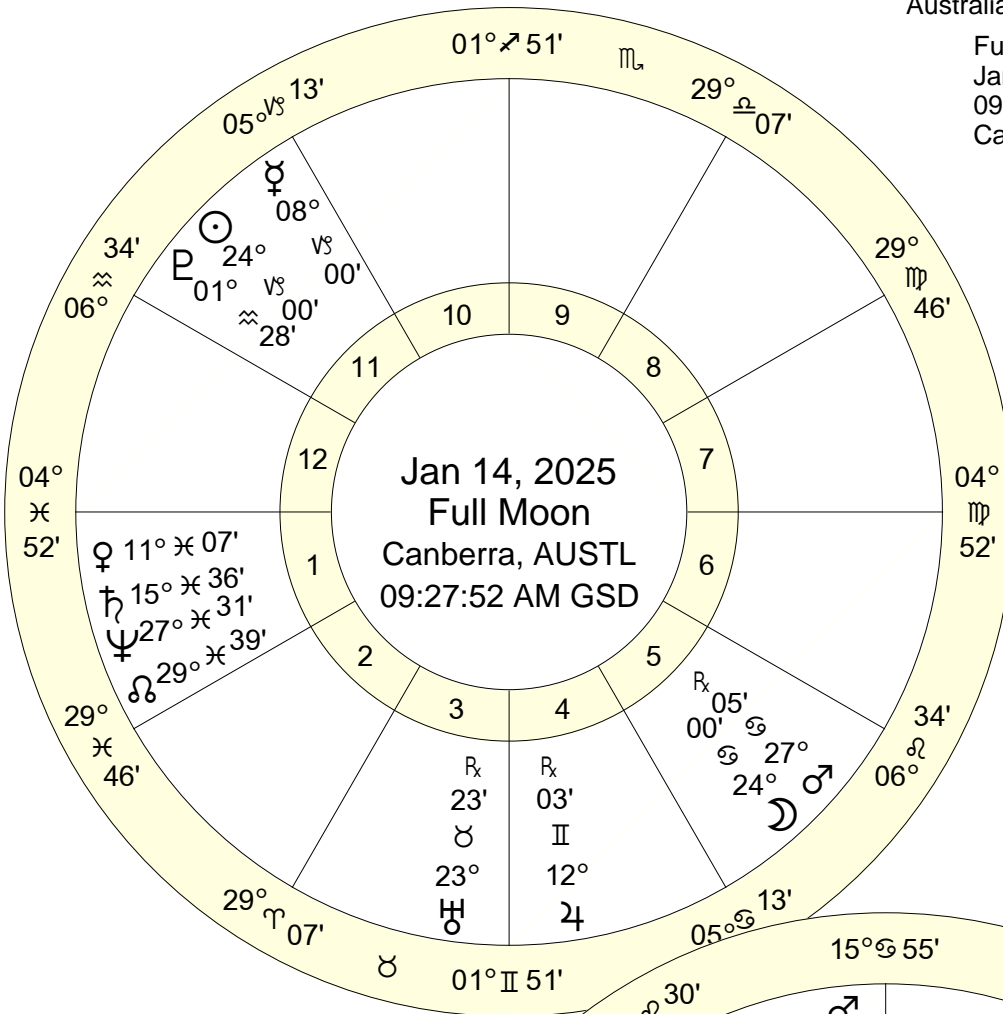

Lunation Charts for January 2025

Australian Eastern Daylight Time (AEDT)

Full Moon (Wolf Moon)

Jan 14, 2025

09:27:52 AM GSD

Canberra, AUSTRALIA 149E08'00" 35S17'00"

New Moon
 Jan 29, 2025
 11:36:30 PM GSD
 Canberra, AUSTRALIA 149E08'00" 35S17'00"