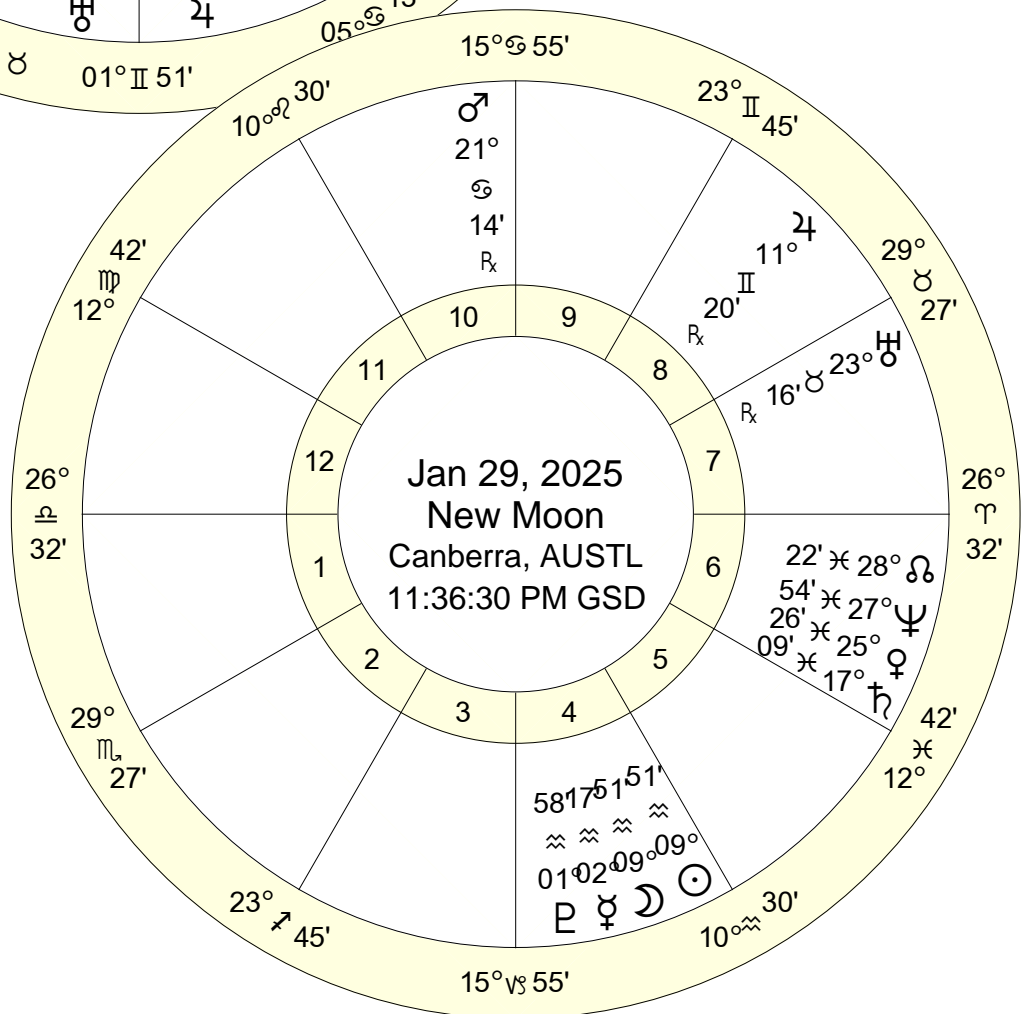

Lunation Charts for January 2025

Australian Eastern Daylight Time (AEDT)

Full Moon (Wolf Moon)

Jan 14, 2025

09:27:52 AM GSD

Canberra, AUSTRALIA 149E08'00" 35S17'00"

New Moon
 Jan 29, 2025
 11:36:30 PM GSD
 Canberra, AUSTRALIA 149E08'00" 35S17'00"