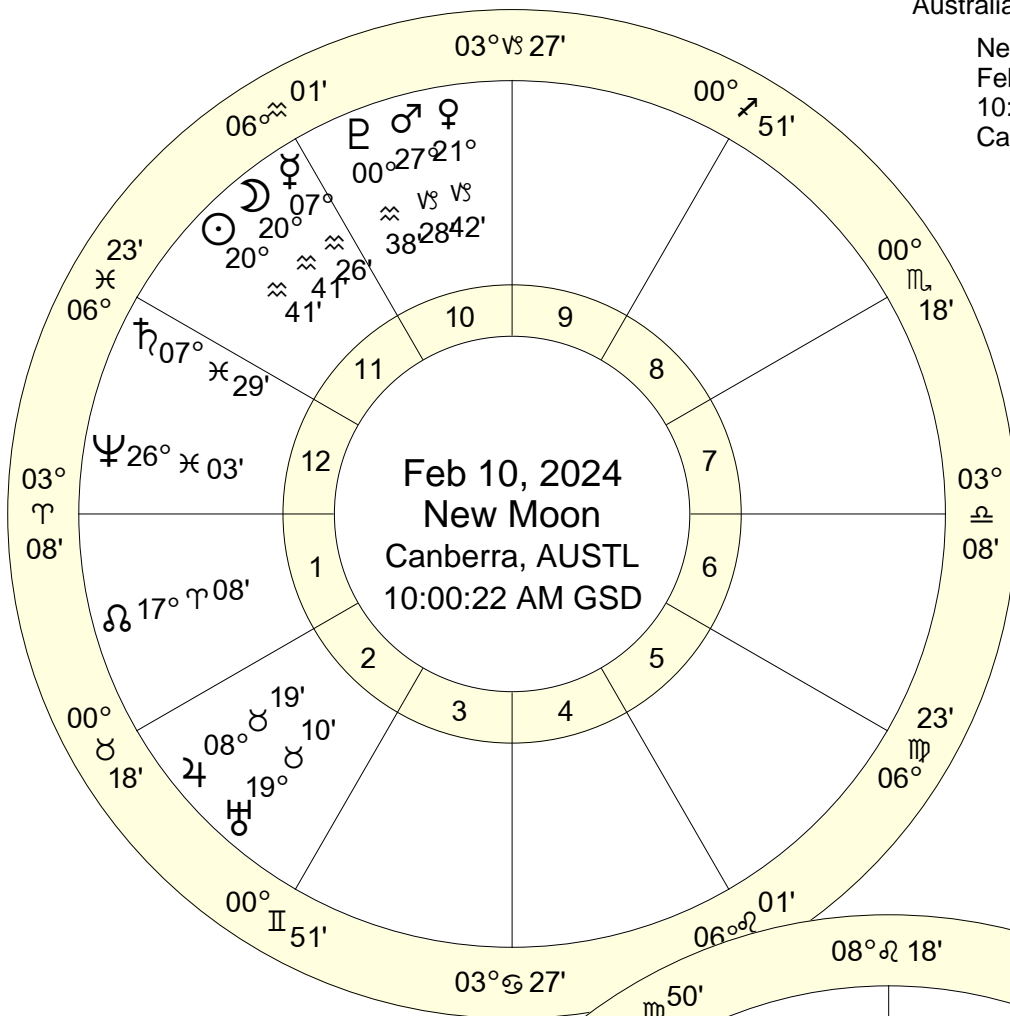

Lunation Charts for February 2024

Australian Eastern Daylight Time (AEDT)

New Moon
 Feb 10, 2024
 10:00:22 AM GSD
 Canberra, AU STL 149E08'00" 35S17'00"

Full Moon (Worm Moon)
 Feb 24, 2024
 11:30:46 PM GSD
 Canberra, AU STL 149E08'00" 35S17'00"