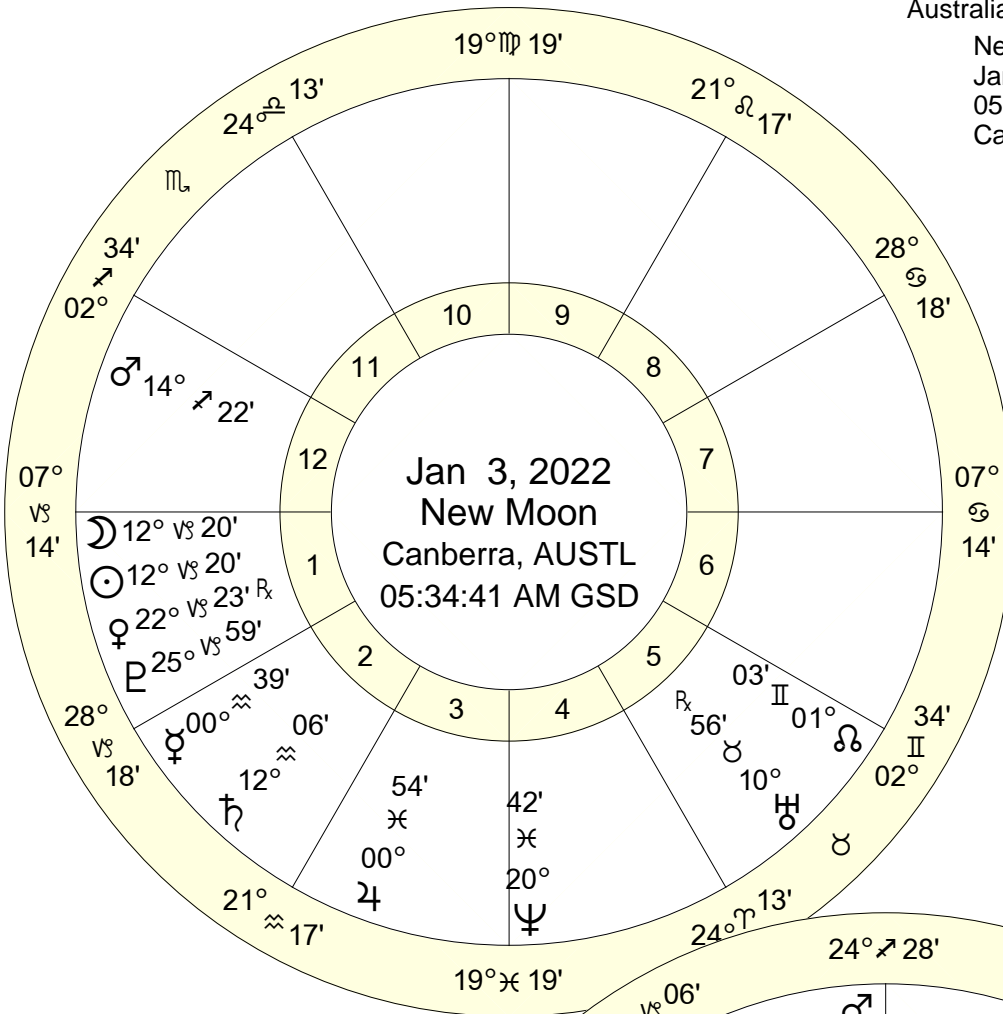

Lunation Charts for January 2022

Australian Eastern Daylight Time (AEDT)

New Moon
 Jan 3, 2022
 05:34:41 AM GSD
 Canberra, AUSTRALIA 149E08'00" 35S17'00"

Full Moon (Wolf Moon)
 Jan 18, 2022
 10:49:52 AM GSD
 Canberra, AUSTRALIA 149E08'00" 35S17'00"