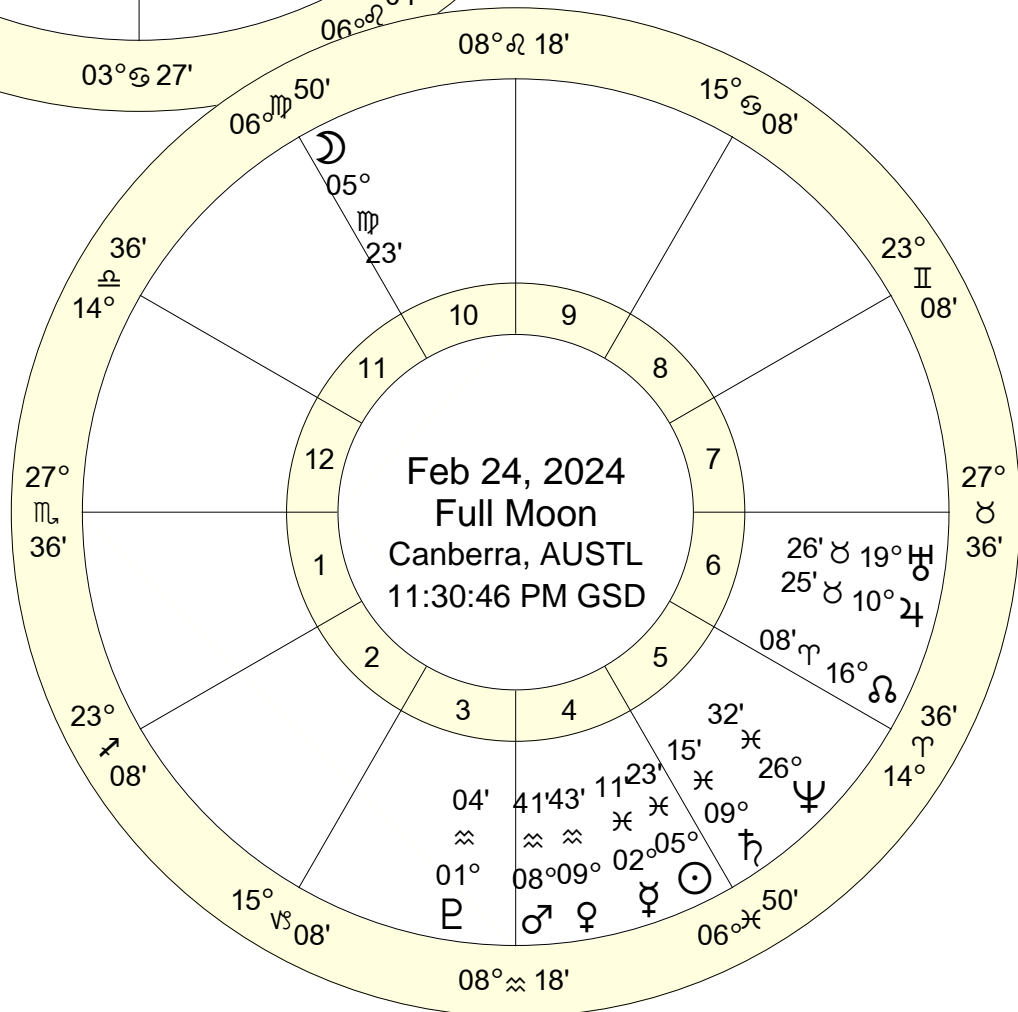

Lunation Charts for February 2024

Australian Eastern Daylight Time (AEDT)

New Moon
 Feb 10, 2024
 10:00:22 AM GSD
 Canberra, AU STL 149E08'00" 35S17'00"

Full Moon (Worm Moon)
 Feb 24, 2024
 11:30:46 PM GSD
 Canberra, AU STL 149E08'00" 35S17'00"