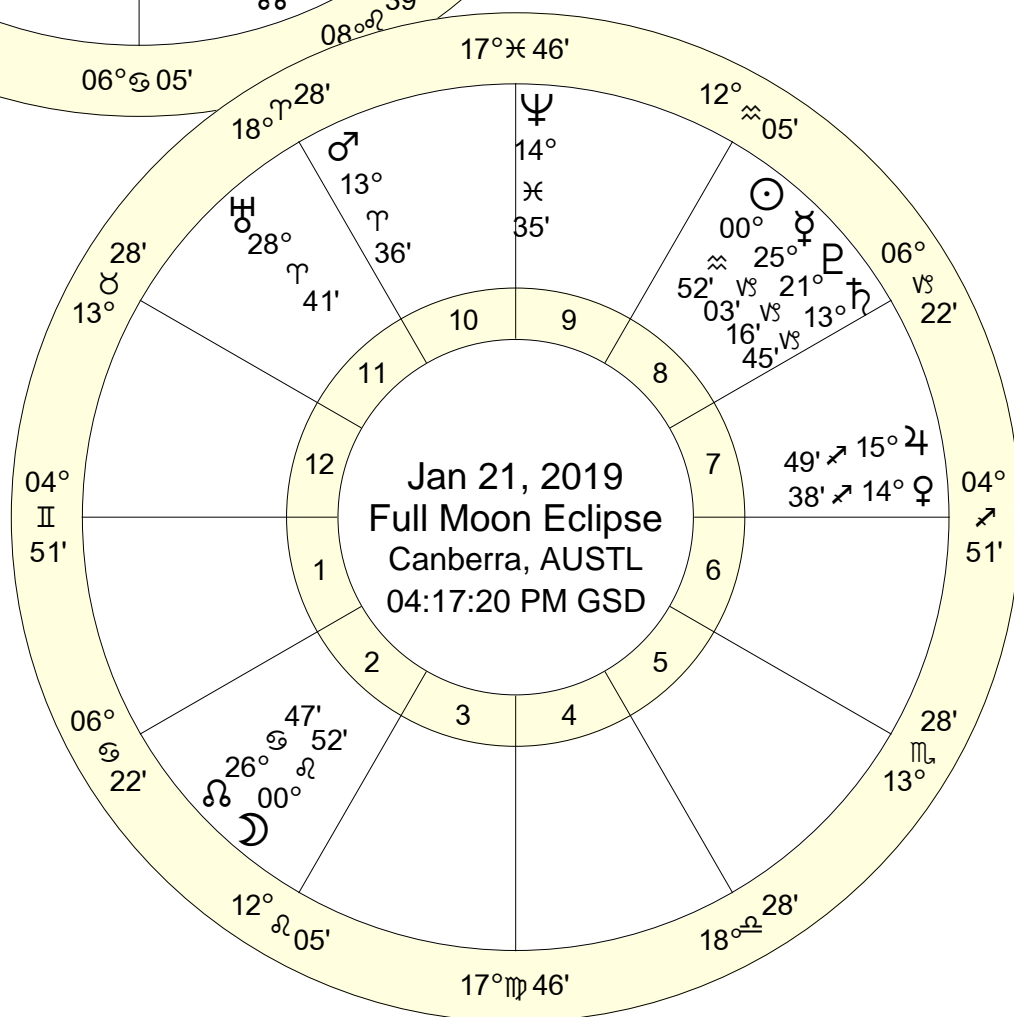

Lunation Charts for January 2019

Australian Eastern Daylight Time (AEDT)

New Moon
 Jan 6, 2019
 12:28:36 PM GSD
 Canberra, AUSTRALIA 149E08'00" 35S17'00"

Full Moon (Snow Moon)
 Eclipse (Umbral)
 Jan 21, 2019
 04:17:20 PM GSD
 Canberra, AUSTRALIA 149E08'00" 35S17'00"