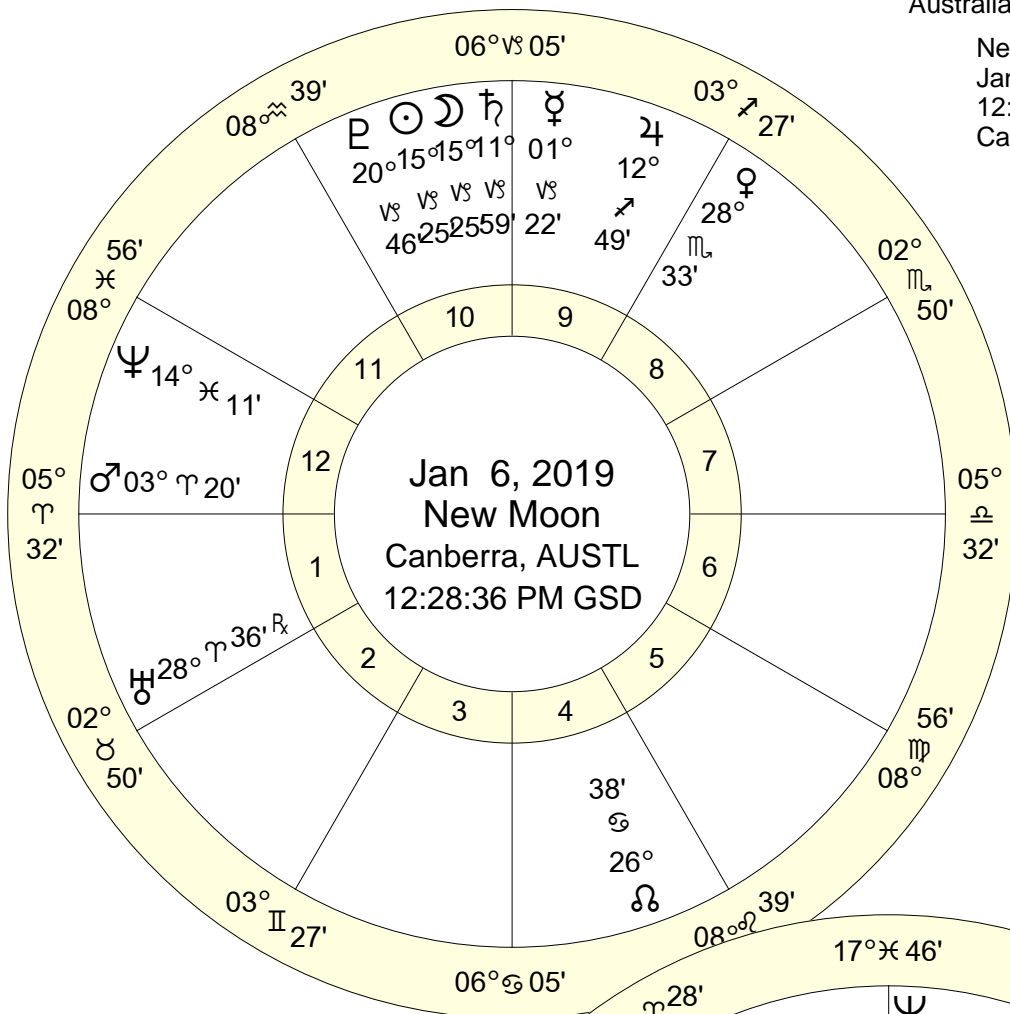

Lunation Charts for January 2019

Australian Eastern Daylight Time (AEDT)

New Moon
 Jan 6, 2019
 12:28:36 PM GSD
 Canberra, AUSTRALIA 149E08'00" 35S17'00"

Full Moon (Snow Moon)
 Eclipse (Umbral)
 Jan 21, 2019
 04:17:20 PM GSD
 Canberra, AUSTRALIA 149E08'00" 35S17'00"