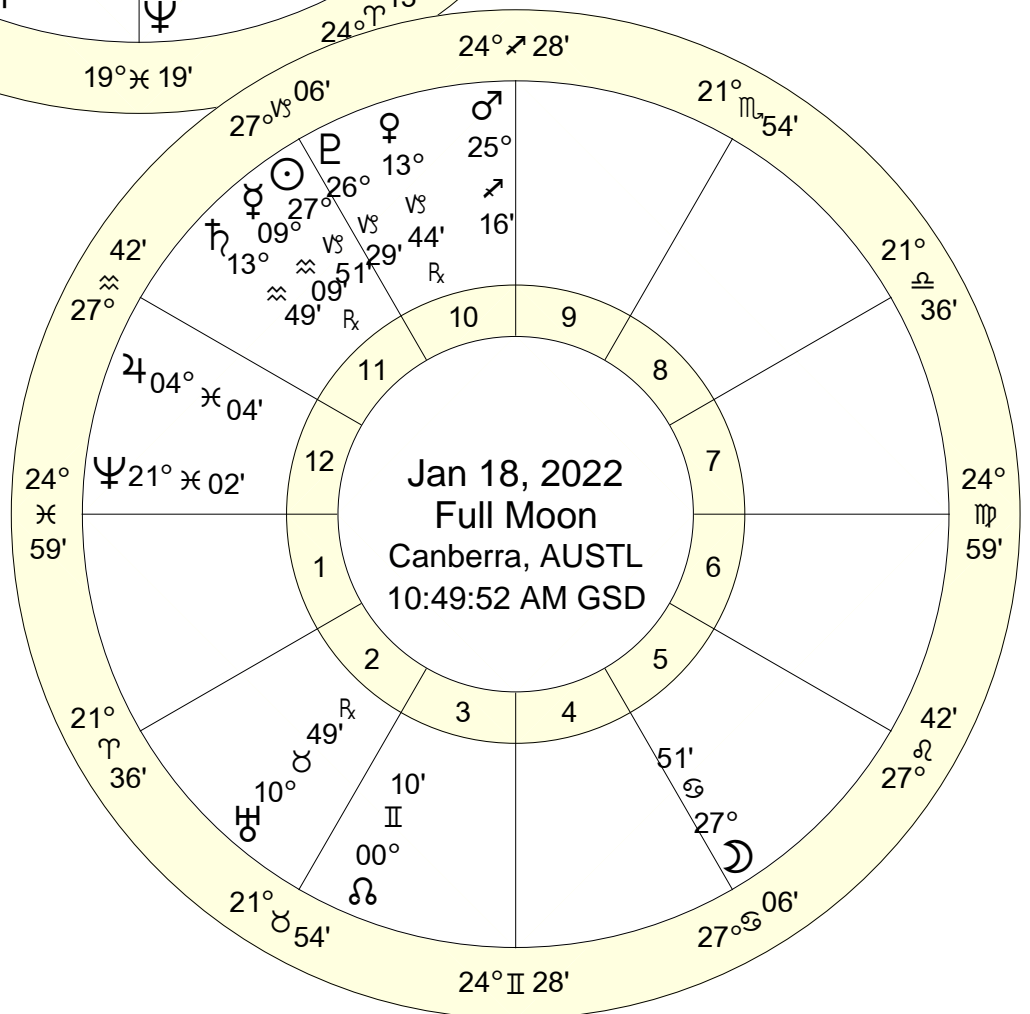

Lunation Charts for January 2022

Australian Eastern Daylight Time (AEDT)

New Moon
 Jan 3, 2022
 05:34:41 AM GSD
 Canberra, AUSTRALIA 149E08'00" 35S17'00"

Full Moon (Wolf Moon)
 Jan 18, 2022
 10:49:52 AM GSD
 Canberra, AUSTRALIA 149E08'00" 35S17'00"